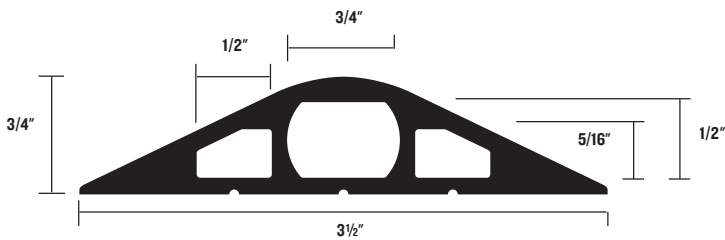

## SPECIFICATIONS

Model	Length	Width	Height	Channel Width	Maximum Outside Diameter	Weight
RFD3-10	120 in. (304.8 cm)	3.5 in. (8.89 cm)	.75 in. (1.91 cm)	.75 in. (1.91 cm)	.3125 in. (.79 cm)	6.85 lb. (3.2 kg)